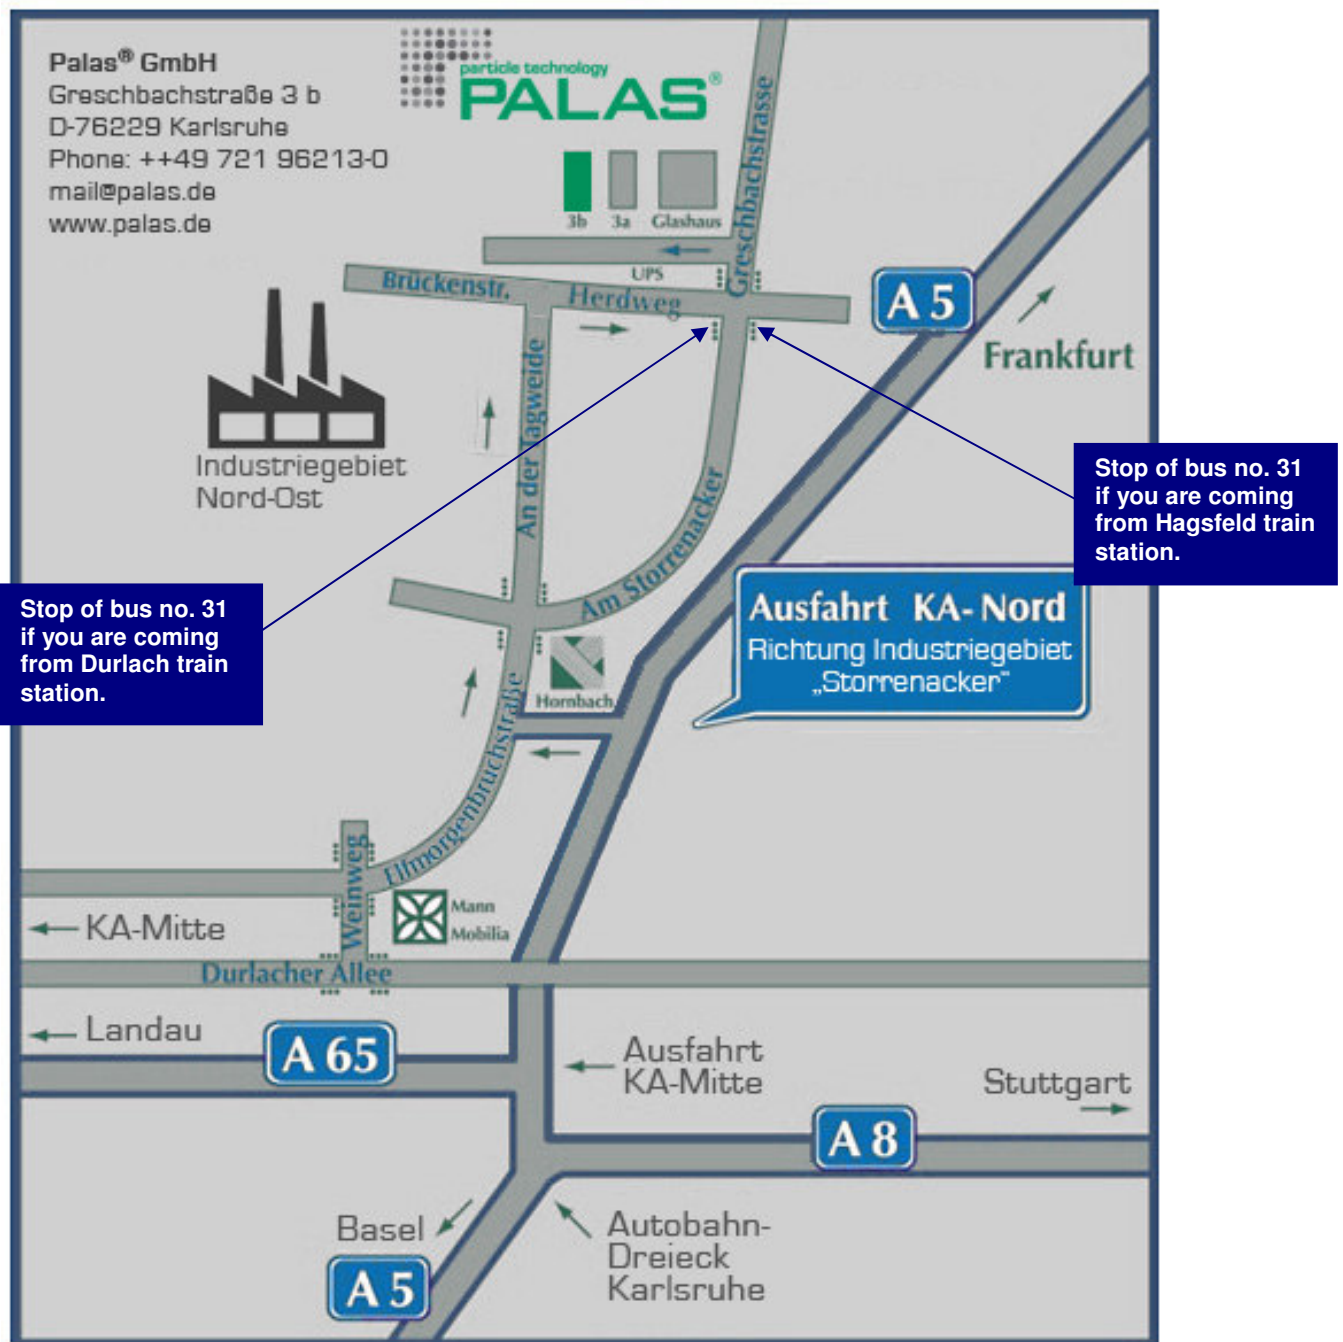

How to find Palas® by using public transport

- Please take at Karlsruhe main station a regional train or a suburban train (German: S-Bahn; e.g. S3, S31 or S32) to Durlach or Hagsfeld train station.
- At Durlach or Hagsfeld train station, please take bus no. 31 to stop „Storrenacker Nord“.
- Greschbachstrasse 3b is situated within 5-minutes walking distance from this bus stop.

For further travel information please also see www.efa-bw.de or www.bahn.de.